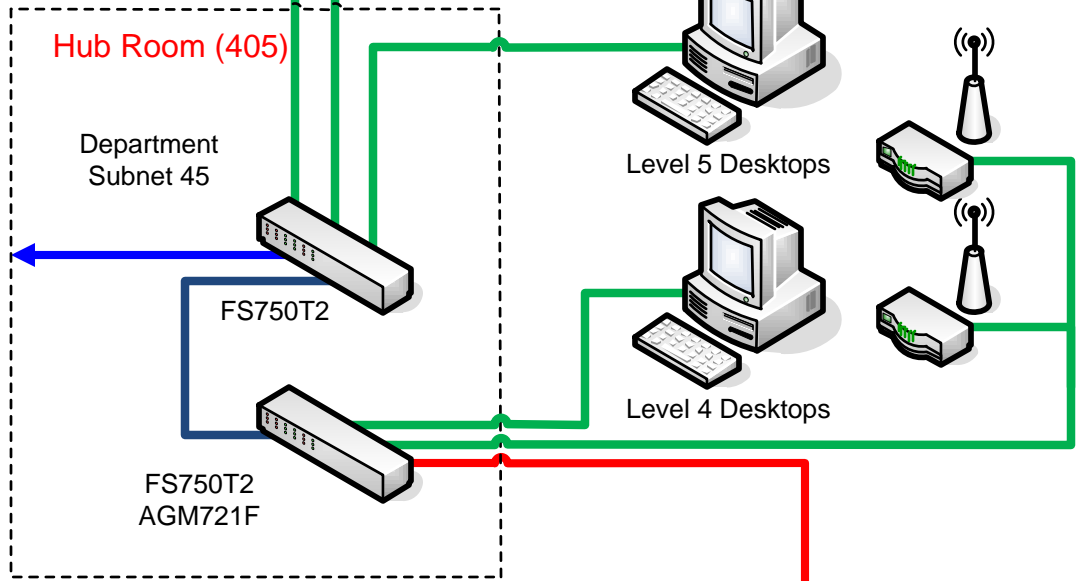

# NUCLEAR PHYSICS GROUP COMPUTER SYSTEM

**Network Switch Details**  
Netgear 1000Mbps

|             |             |
|-------------|-------------|
| GS108       | 8 port      |
| FS750T2 (o) | 50 port     |
| GSM716T (o) | 50 port     |
| GSM7212 (o) | 12 port     |
| GS748T (o)  | 48 port     |
| AGM721F     | GBIC Module |