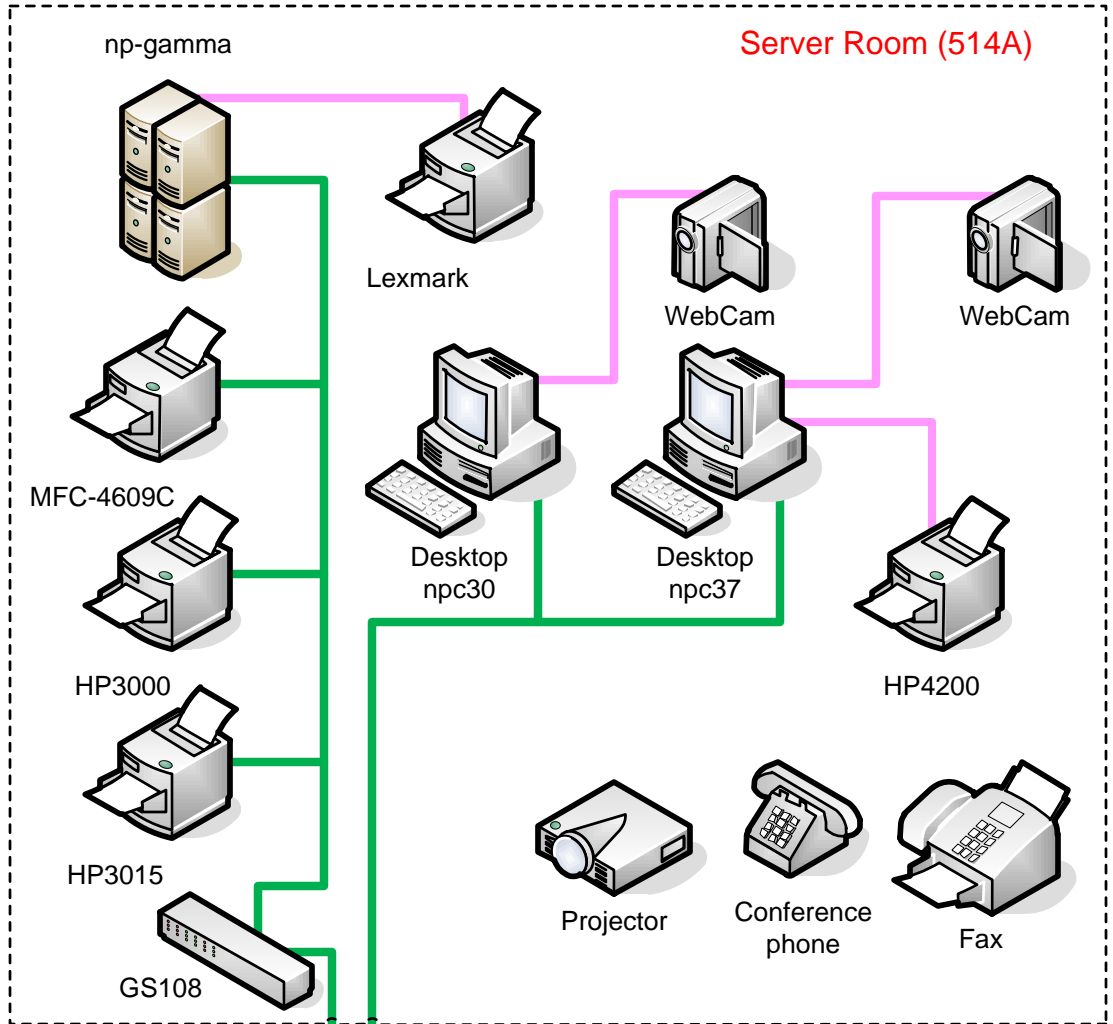

# NUCLEAR PHYSICS GROUP COMPUTER SYSTEM

**Network Switch Details**  
Netgear 1000Mbps

|             |             |
|-------------|-------------|
| GS108       | 8 port      |
| FS750T2 (o) | 50 port     |
| GSM716T (o) | 50 port     |
| GSM7212 (o) | 12 port     |
| GS748T (o)  | 48 port     |
| AGM721F     | GBIC Module |