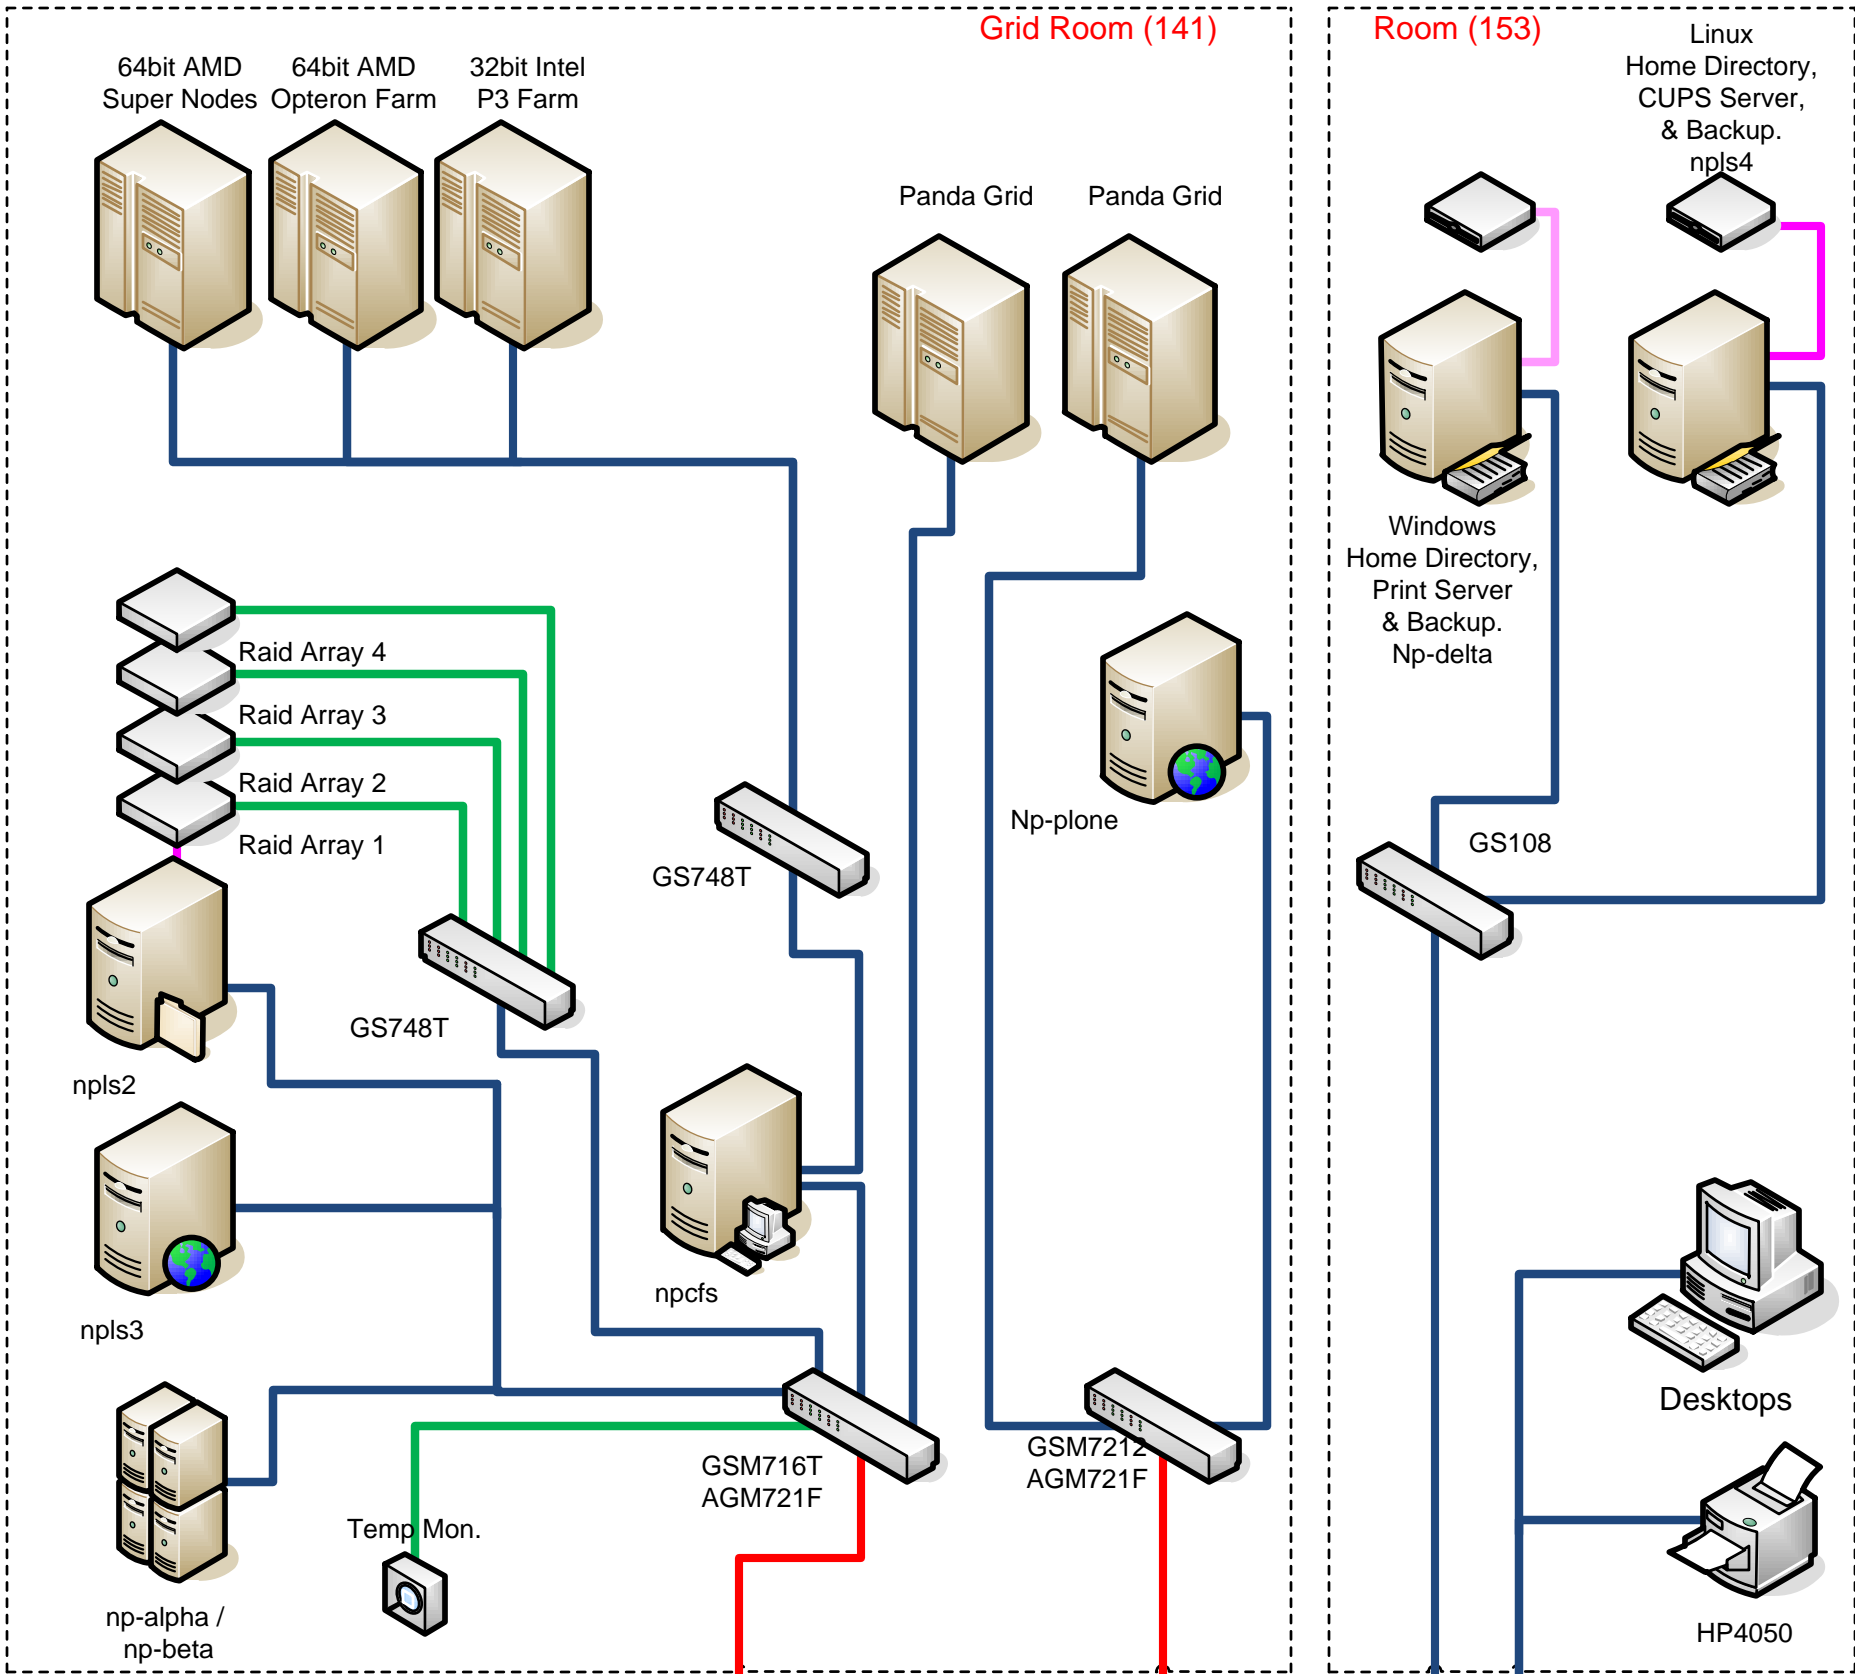

# NUCLEAR PHYSICS GROUP COMPUTER SYSTEM

**Network Switch Details**  
Netgear 1000Mbps

|             |             |
|-------------|-------------|
| GS108       | 8 port      |
| FS750T2 (o) | 50 port     |
| GSM716T (o) | 50 port     |
| GSM7212 (o) | 12 port     |
| GS748T (o)  | 48 port     |
| AGM721F     | GBIC Module |