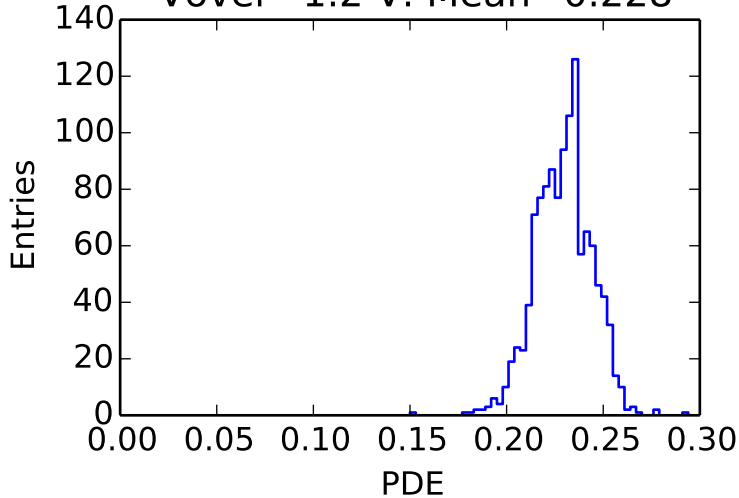

Vover=1.2 V. Mean=7.634

Vover=1.2 V. Mean=0.228

Vover=1.2 V. Mean=0.816

Vover=1.2 V. Mean=0.278