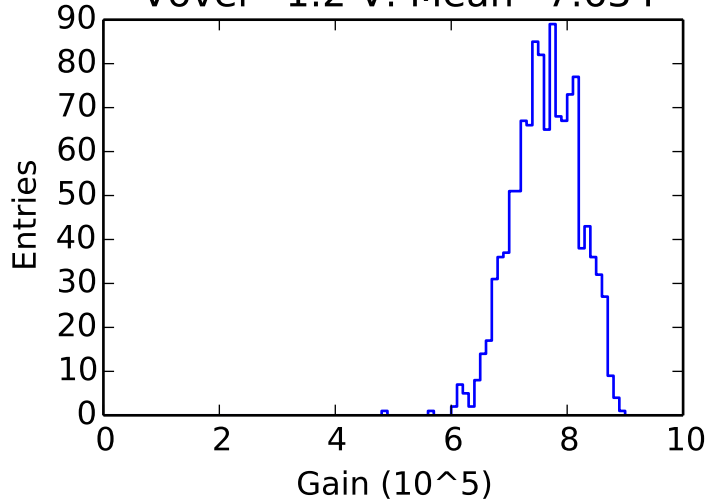

Vover=1.2 V. Mean=7.634

Vover=1.2 V. Mean=0.228

Vover=1.2 V. Mean=0.816

Vover=1.2 V. Mean=0.278