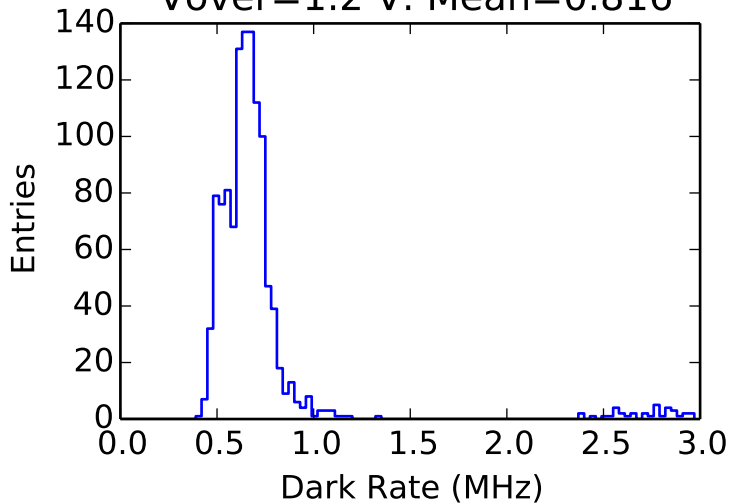

Vover=1.2 V. Mean=7.634

Vover=1.2 V. Mean=0.228

Vover=1.2 V. Mean=0.816

Vover=1.2 V. Mean=0.278