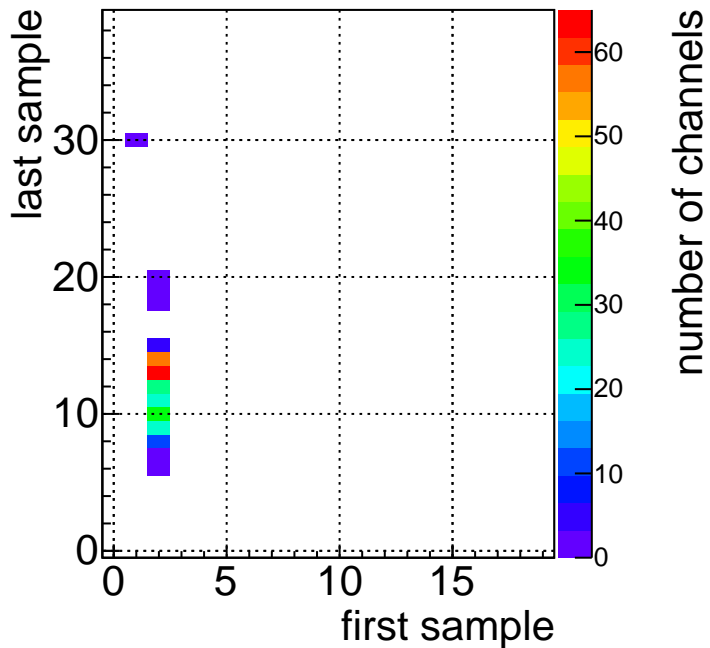

Config for lowest width

Config for lowest width (ped. sub.)

Config for lowest width (with refl.)

Config for lowest width (ped. sub., with refl.)