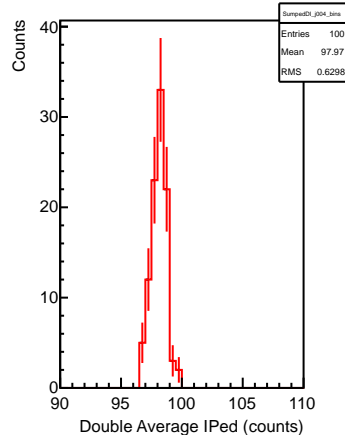

SumpedDI\_j001\_bins

SumpedDI\_j002\_bins

SumpedDI\_j004\_bins

SumpedDI\_j008\_bins

SumpedDI\_j016\_bins

SumpedDI\_j032\_bins

SumpedDI\_j064\_bins

R3281, averages over samples in the same event

R3281, averages over samples in the same event