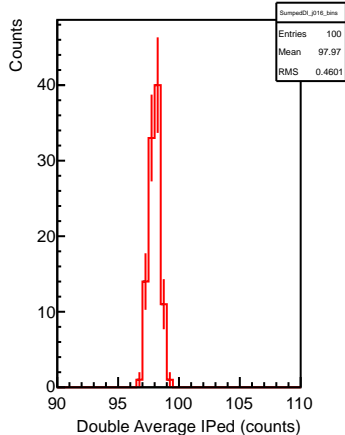

SumpedDI\_j001\_bins

SumpedDI\_j002\_bins

SumpedDI\_j004\_bins

SumpedDI\_j008\_bins

SumpedDI\_j016\_bins

SumpedDI\_j032\_bins

SumpedDI\_j064\_bins

R3281, averages over samples in the same event

R3281, averages over samples in the same event