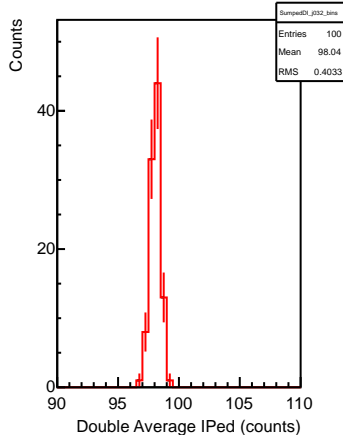

SumpedDI\_j001\_bins

SumpedDI\_j002\_bins

SumpedDI\_j004\_bins

SumpedDI\_j008\_bins

SumpedDI\_j016\_bins

SumpedDI\_j032\_bins

SumpedDI\_j064\_bins

R3281, averages over samples in the same event

R3281, averages over samples in the same event