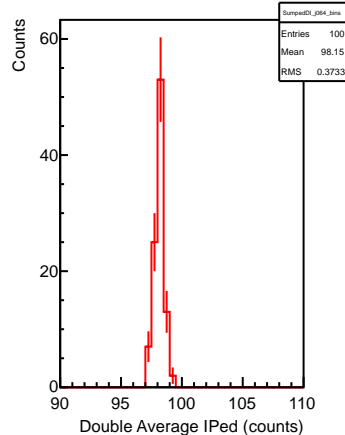

SumpedDI\_j001\_bins

SumpedDI\_j002\_bins

SumpedDI\_j004\_bins

SumpedDI\_j008\_bins

SumpedDI\_j016\_bins

SumpedDI\_j032\_bins

SumpedDI\_j064\_bins

R3281, averages over samples in the same event

R3281, averages over samples in the same event