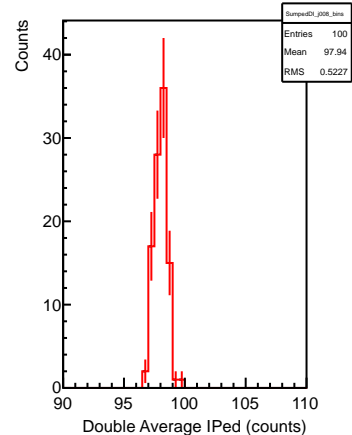

SumpedDI\_j001\_bins

SumpedDI\_j002\_bins

SumpedDI\_j004\_bins

SumpedDI\_j008\_bins

SumpedDI\_j016\_bins

SumpedDI\_j032\_bins

SumpedDI\_j064\_bins

R3281, averages over samples in the same event

R3281, averages over samples in the same event