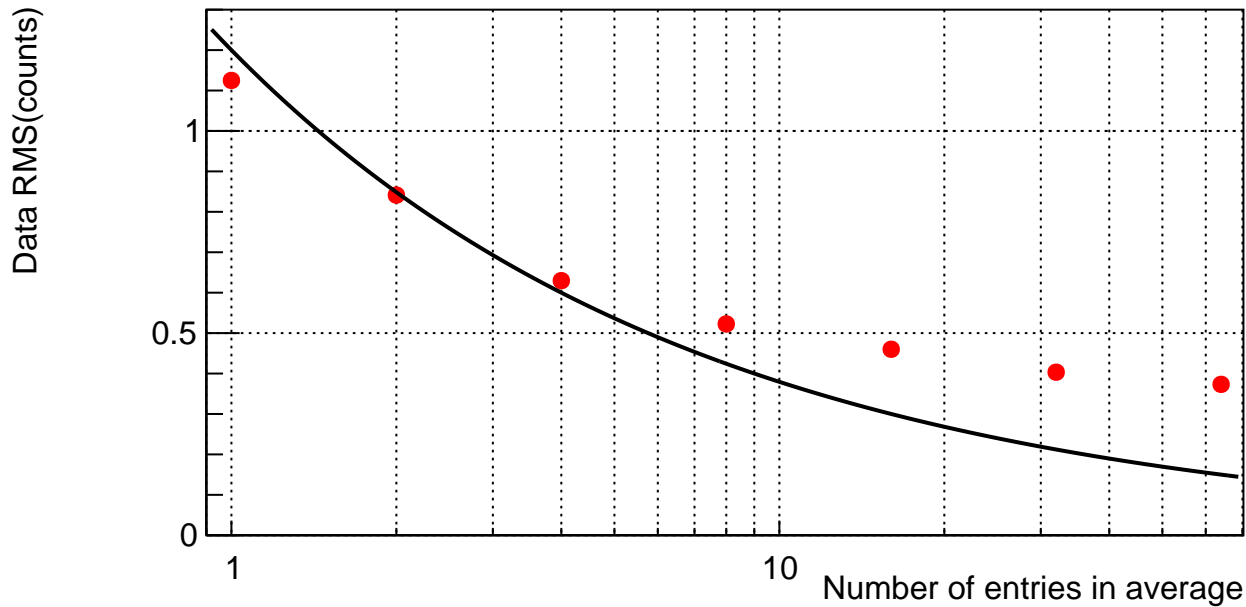

SumpedDI\_j001\_bins

SumpedDI\_j002\_bins

SumpedDI\_j004\_bins

SumpedDI\_j008\_bins

SumpedDI\_j016\_bins

SumpedDI\_j032\_bins

SumpedDI\_j064\_bins

R3281, averages over samples in the same event

R3281, averages over samples in the same event