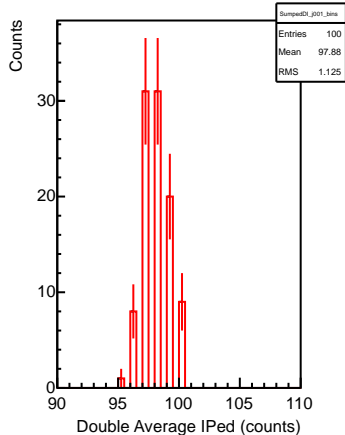

SumpedDI\_j001\_bins

SumpedDI\_j002\_bins

SumpedDI\_j004\_bins

SumpedDI\_j008\_bins

SumpedDI\_j016\_bins

SumpedDI\_j032\_bins

SumpedDI\_j064\_bins

R3281, averages over samples in the same event

R3281, averages over samples in the same event