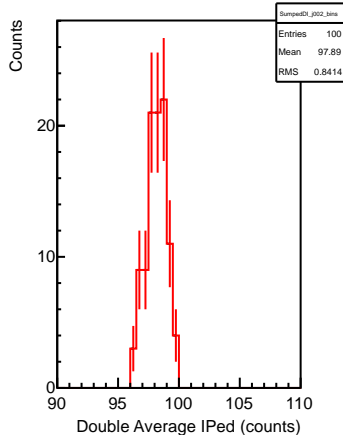

SumpedDI\_j001\_bins

SumpedDI\_j002\_bins

SumpedDI\_j004\_bins

SumpedDI\_j008\_bins

SumpedDI\_j016\_bins

SumpedDI\_j032\_bins

SumpedDI\_j064\_bins

R3281, averages over samples in the same event

R3281, averages over samples in the same event