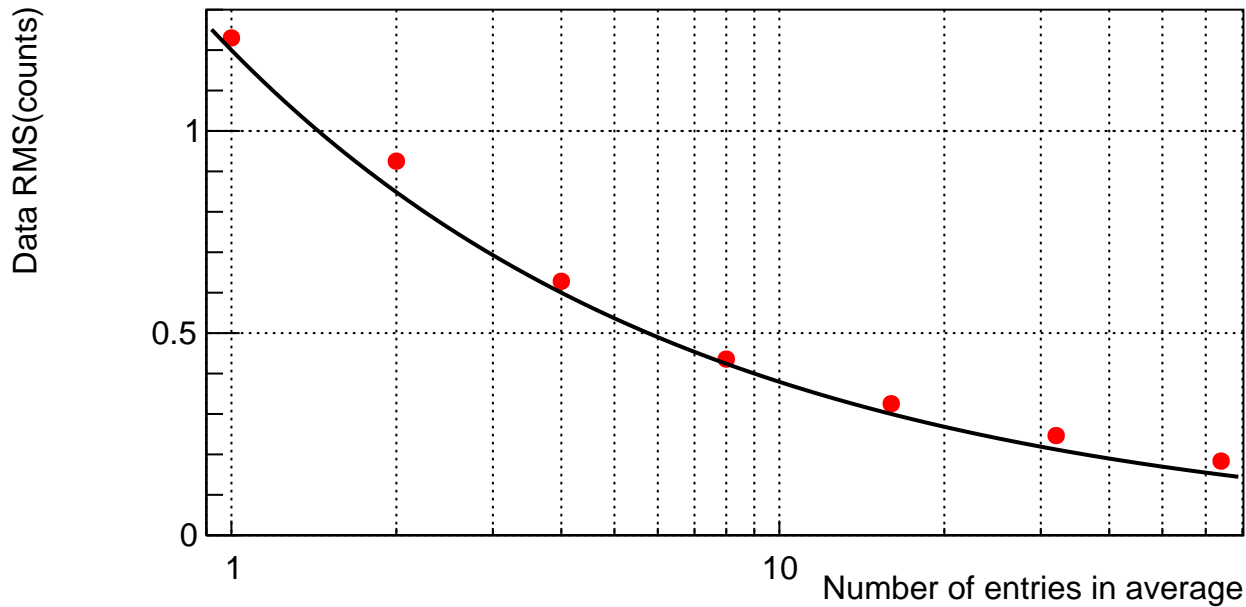

SumpedDI_j001_bins

SumpedDI_j002_bins

SumpedDI_j004_bins

SumpedDI_j008_bins

SumpedDI_j016_bins

SumpedDI_j032_bins

SumpedDI_j064_bins

R3281, averages over samples in different events

R3281, averages over samples in different events