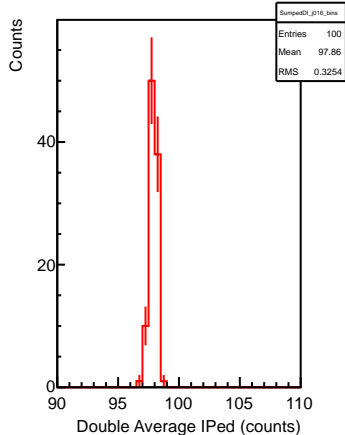

SumpedDI_j001_bins

SumpedDI_j002_bins

SumpedDI_j004_bins

SumpedDI_j008_bins

SumpedDI_j016_bins

SumpedDI_j032_bins

SumpedDI_j064_bins

R3281, averages over samples in different events

R3281, averages over samples in different events