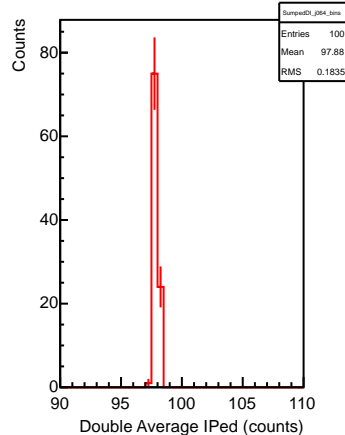

SumpedDI_j001_bins

SumpedDI_j002_bins

SumpedDI_j004_bins

SumpedDI_j008_bins

SumpedDI_j016_bins

SumpedDI_j032_bins

SumpedDI_j064_bins

R3281, averages over samples in different events

R3281, averages over samples in different events