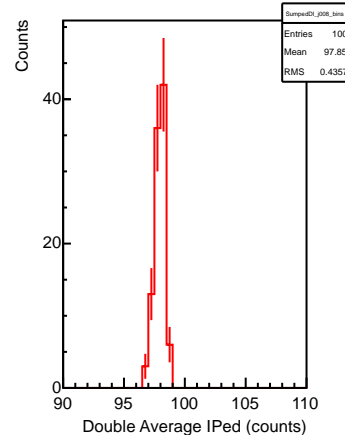

SumpedDI_j001_bins

SumpedDI_j002_bins

SumpedDI_j004_bins

SumpedDI_j008_bins

SumpedDI_j016_bins

SumpedDI_j032_bins

SumpedDI_j064_bins

R3281, averages over samples in different events

R3281, averages over samples in different events