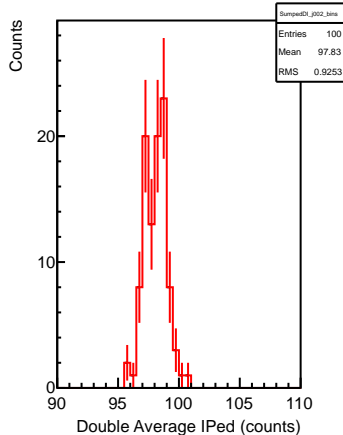

SumpedDI_j001_bins

SumpedDI_j002_bins

SumpedDI_j004_bins

SumpedDI_j008_bins

SumpedDI_j016_bins

SumpedDI_j032_bins

SumpedDI_j064_bins

R3281, averages over samples in different events

R3281, averages over samples in different events