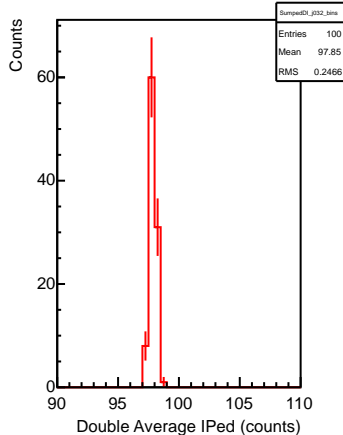

SumpedDI_j001_bins

SumpedDI_j002_bins

SumpedDI_j004_bins

SumpedDI_j008_bins

SumpedDI_j016_bins

SumpedDI_j032_bins

SumpedDI_j064_bins

R3281, averages over samples in different events

R3281, averages over samples in different events