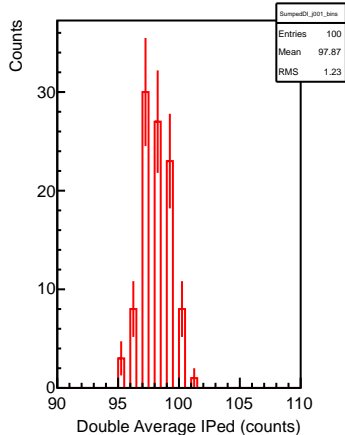

SumpedDI_j001_bins

SumpedDI_j002_bins

SumpedDI_j004_bins

SumpedDI_j008_bins

SumpedDI_j016_bins

SumpedDI_j032_bins

SumpedDI_j064_bins

R3281, averages over samples in different events

R3281, averages over samples in different events