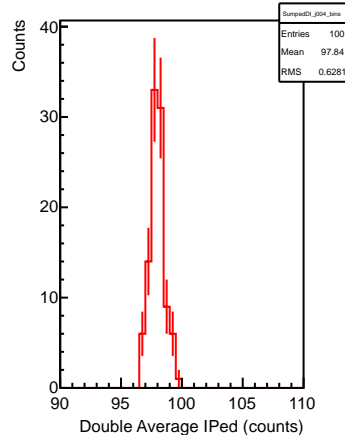

SumpedDI_j001_bins

SumpedDI_j002_bins

SumpedDI_j004_bins

SumpedDI_j008_bins

SumpedDI_j016_bins

SumpedDI_j032_bins

SumpedDI_j064_bins

R3281, averages over samples in different events

R3281, averages over samples in different events