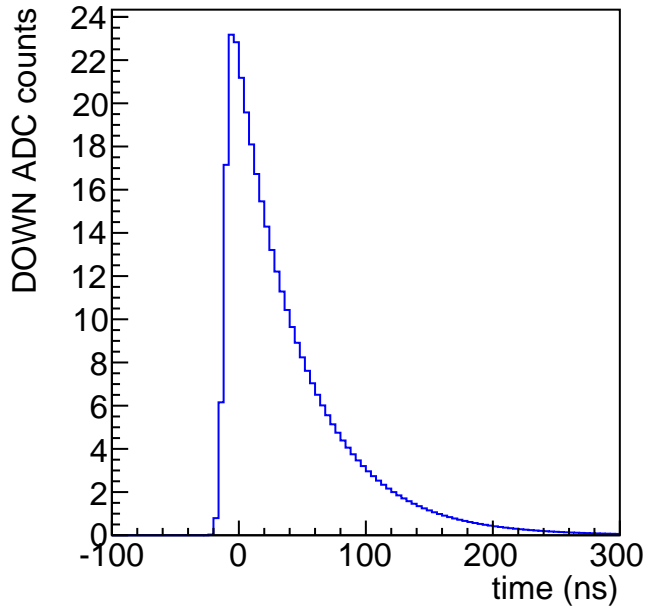

Slope (1/counts)

Channel

sigma (counts)

Channel

xpos=195.0 cm, R=0.50

xpos=195.0 cm, R=0.50

UP ADC counts

DOWN ADC counts