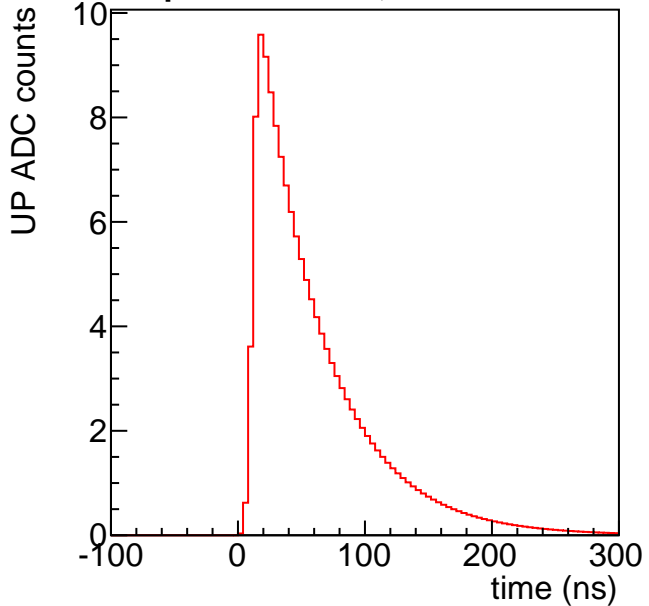

Slope (1/counts)

Channel

sigma (counts)

Channel

xpos=195.0 cm, R=0.50

xpos=195.0 cm, R=0.50

UP ADC counts

DOWN ADC counts