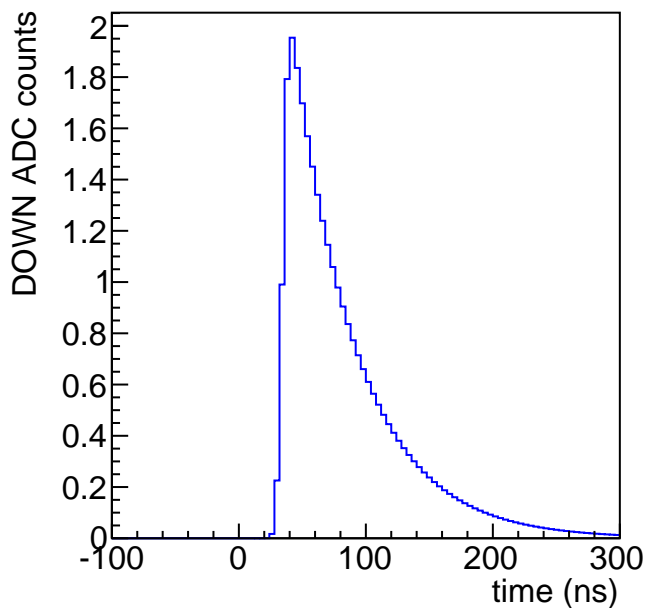

Slope (1/counts)

Channel

sigma (counts)

Channel

xpos=195.0 cm, R=0.50

xpos=195.0 cm, R=0.50

UP ADC counts

DOWN ADC counts