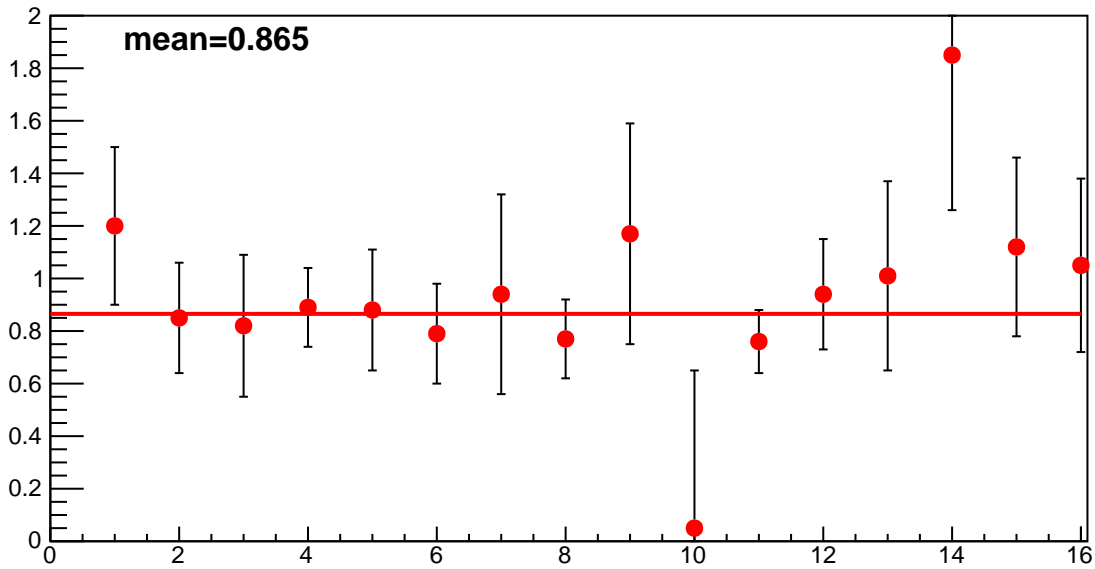

Slope (1/counts)

Channel

sigma (counts)

Channel

xpos=195.0 cm, R=0.50

xpos=195.0 cm, R=0.50

UP ADC counts

DOWN ADC counts