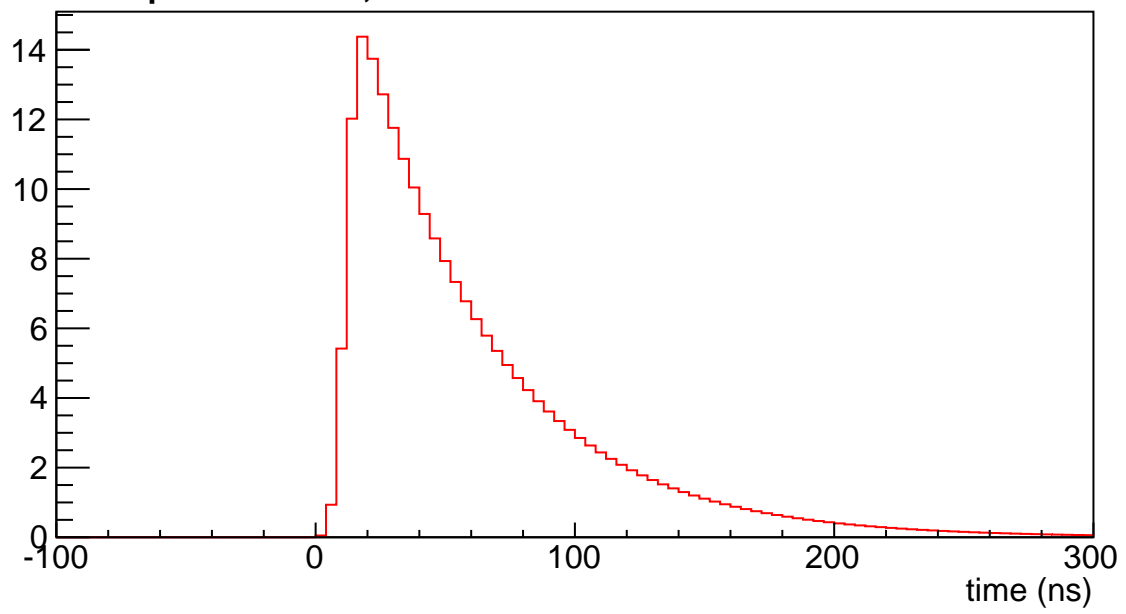

Slope (1/counts)

Channel

sigma (counts)

Channel

xpos=195.0 cm, R=0.50

xpos=195.0 cm, R=0.50

UP ADC counts

DOWN ADC counts