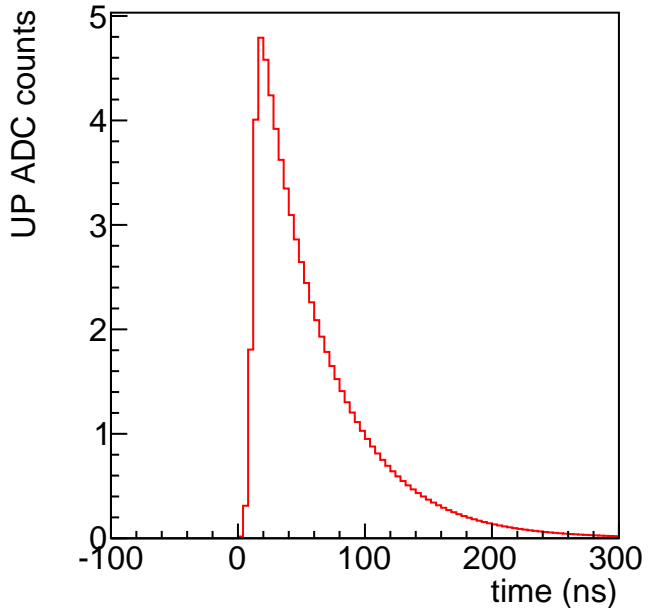

Slope (1/counts)

Channel

sigma (counts)

Channel

xpos=195.0 cm, R=0.50

xpos=195.0 cm, R=0.50

UP ADC counts

DOWN ADC counts