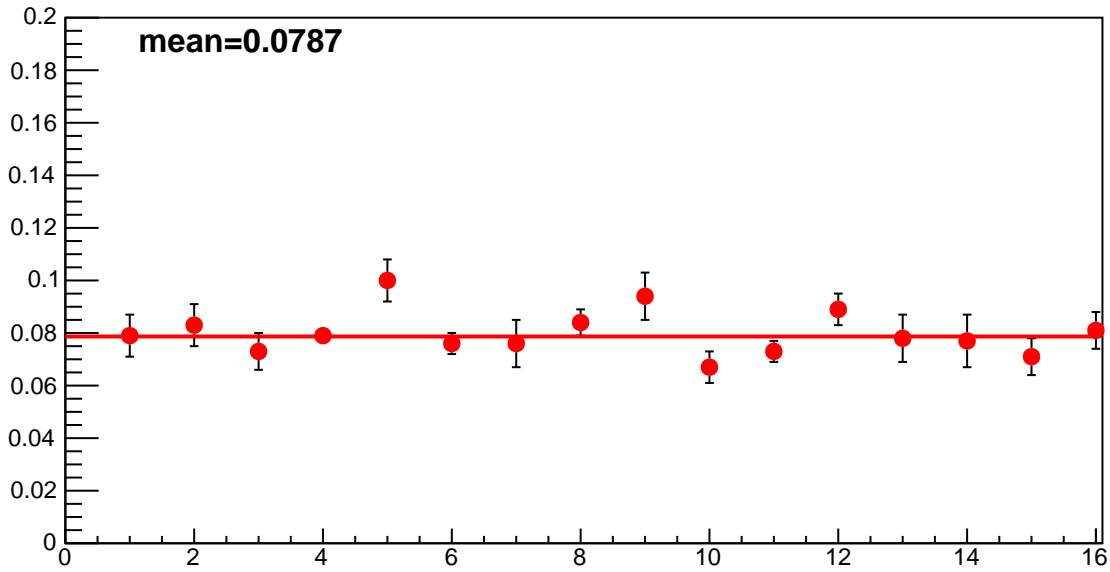

Slope (1/counts)

Channel

sigma (counts)

Channel

xpos=195.0 cm, R=0.50

xpos=195.0 cm, R=0.50

UP ADC counts

DOWN ADC counts