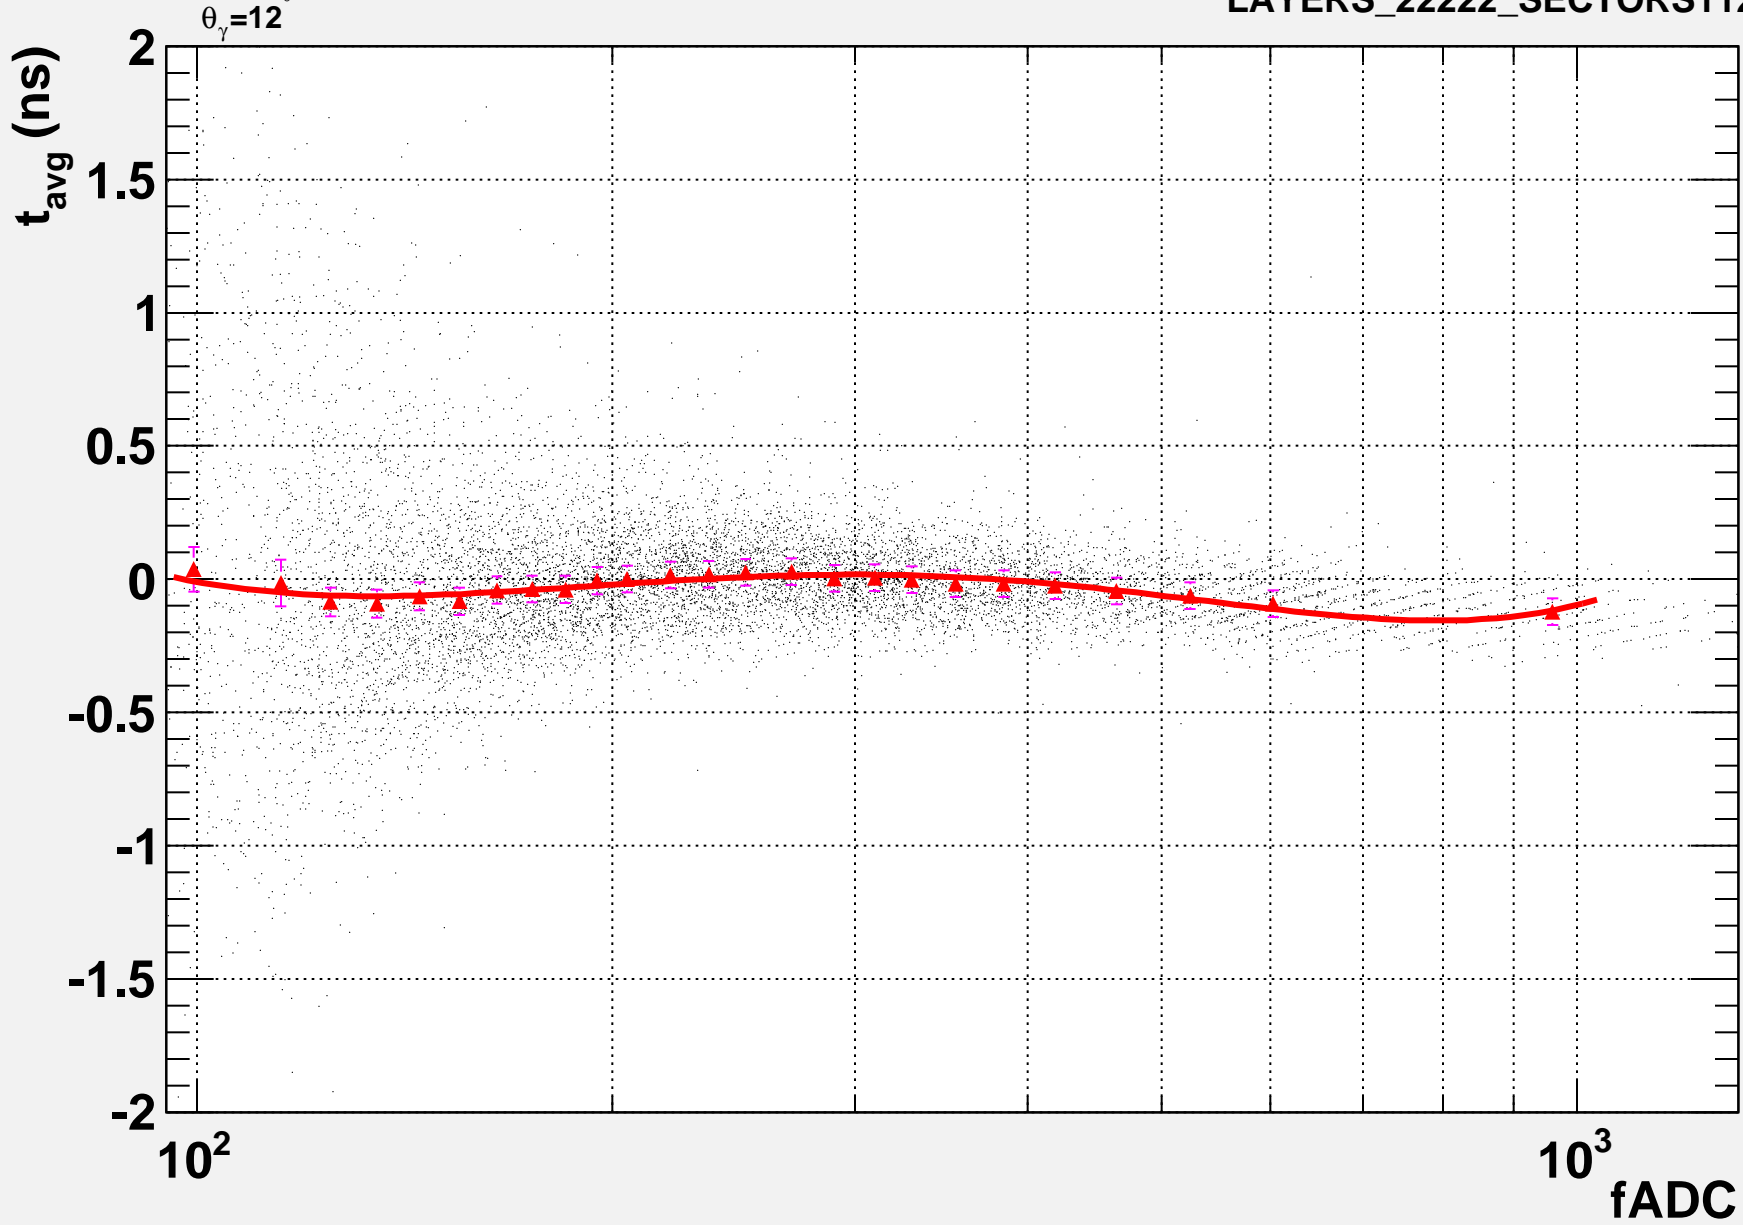

tavg for layer 1

October 12, 2011 DL
svn revision 8125+8342

LAYERS_22222_SECTORS11222

tavg for layer 2

October 12, 2011 DL
svn revision 8125+8342

LAYERS_22222_SECTORS11222

tavg for layer 3

October 12, 2011 DL
svn revision 8125+8342

LAYERS_22222_SECTORS11222

tavg for layer 4

October 12, 2011 DL
svn revision 8125+8342

LAYERS_22222_SECTORS11222

fADC

tavg for layer 5

October 12, 2011 DL
svn revision 8125+8342

LAYERS_22222_SECTORS11222