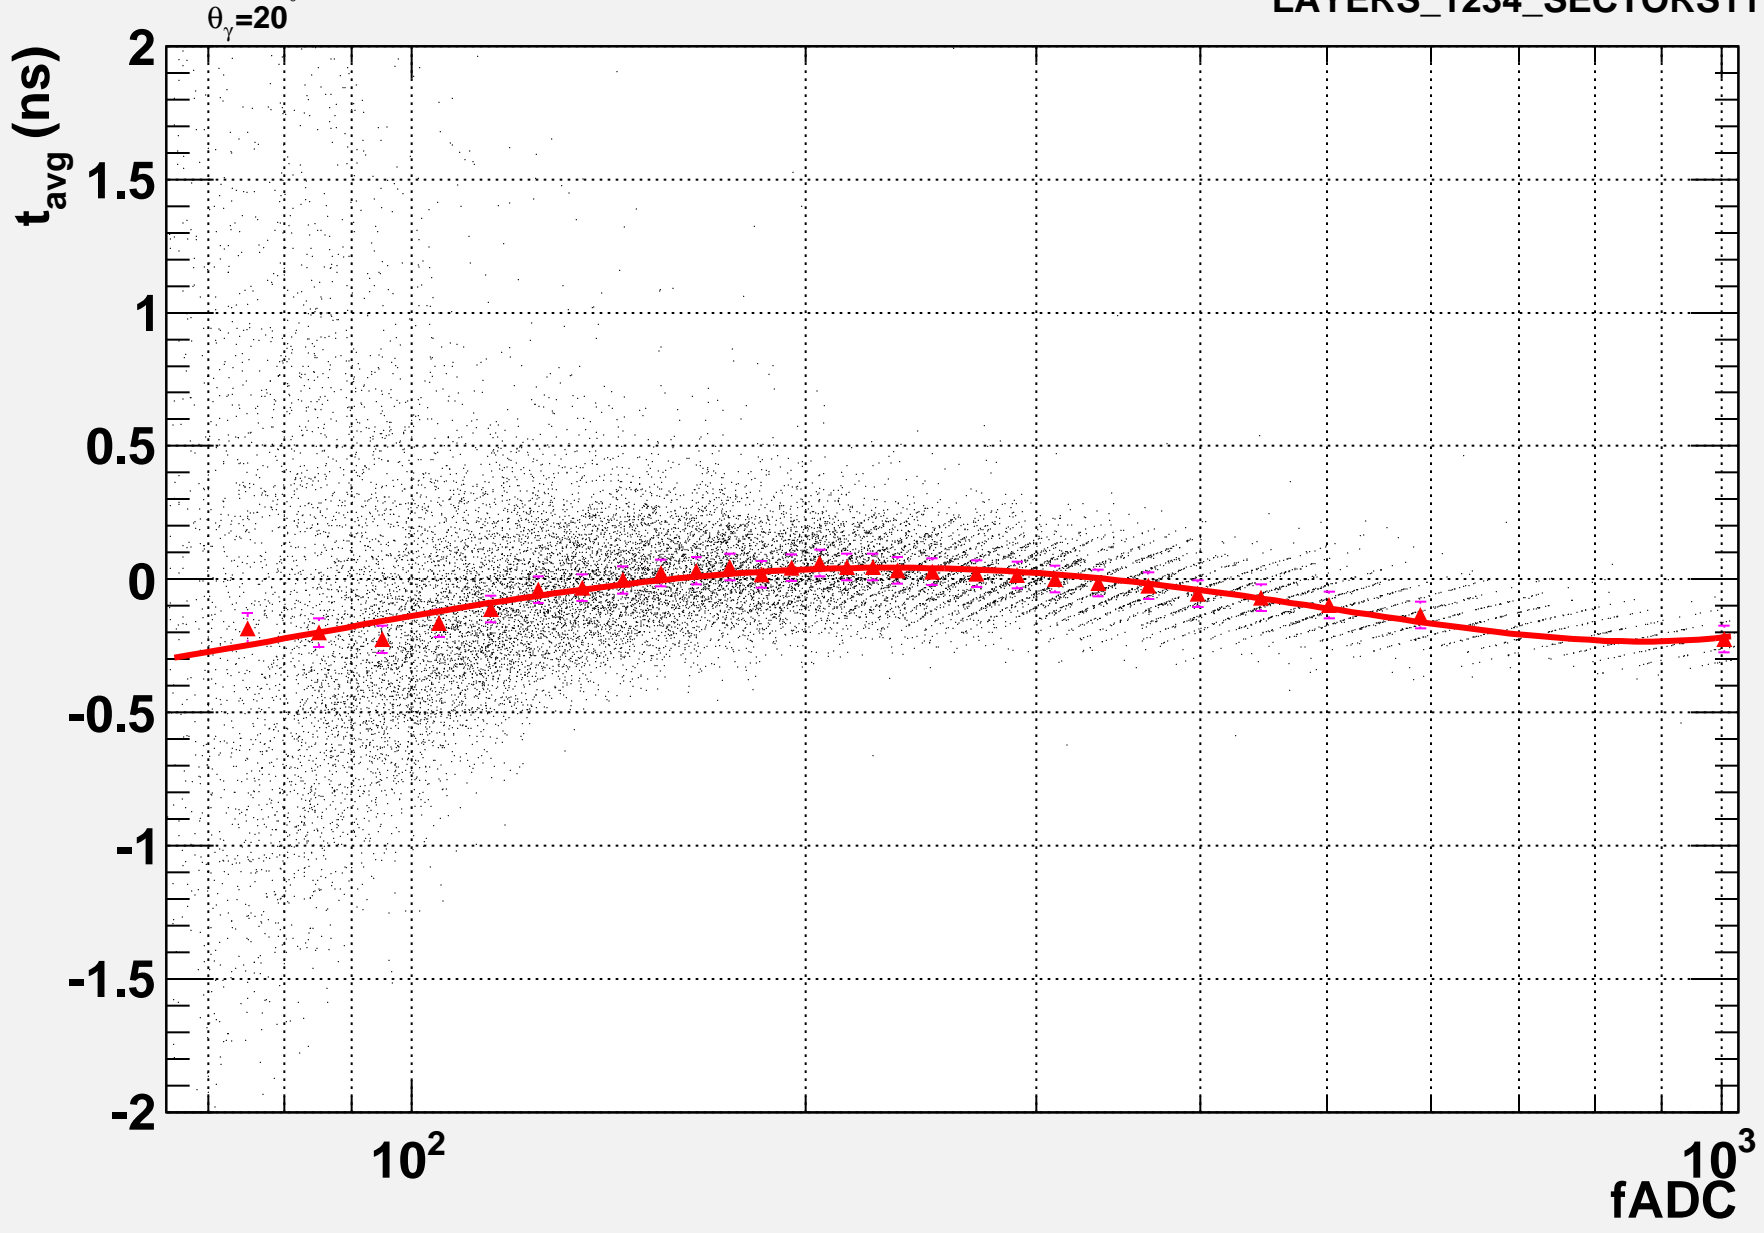

tavg for layer 3

October 12, 2011 DL
svn revision 8125+8342

LAYERS_1234_SECTORS1111