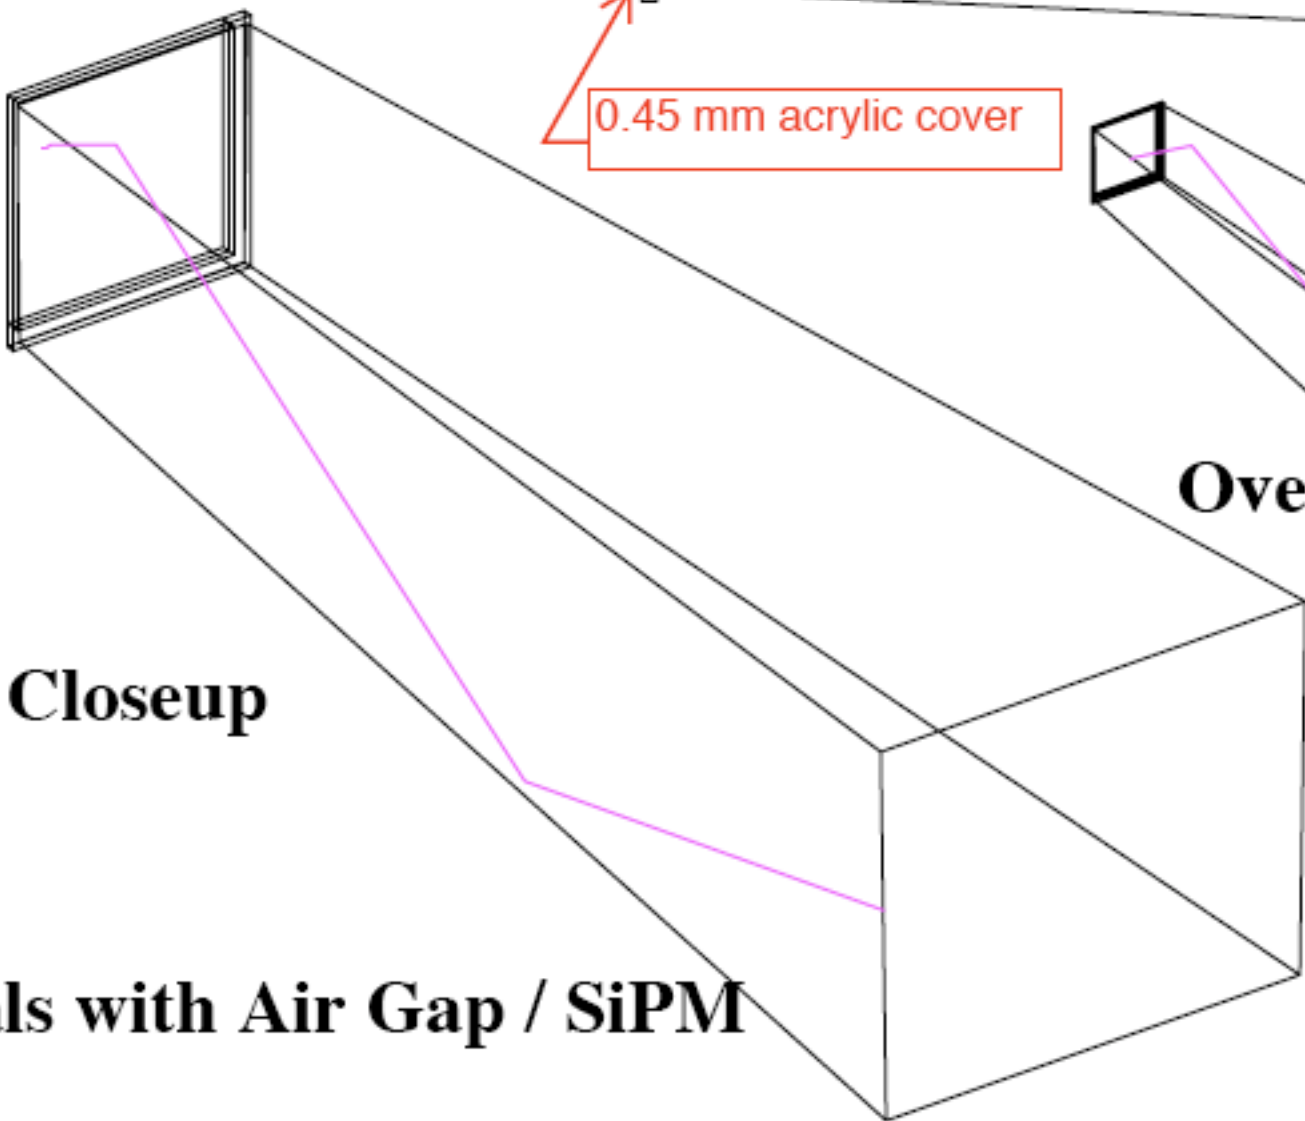

End view

Top view

0.5 mm air

Light Guide #6 - Side View

Side view

0.45 mm SiPM

0.45 mm acrylic cover

Overview

Closeup

Trapezoidals with Air Gap / SiPM