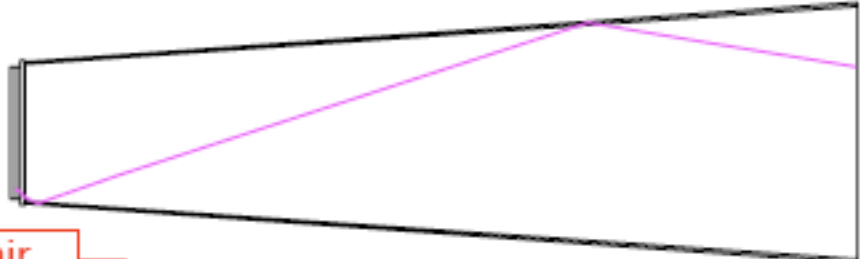

End view

Top view

0.5 mm air

Light Guide #6 - Side View

Side view

0.45 mm SiPM

0.45 mm acrylic cover

Overview

Closeup

Trapezoidals with Air Gap / SiPM