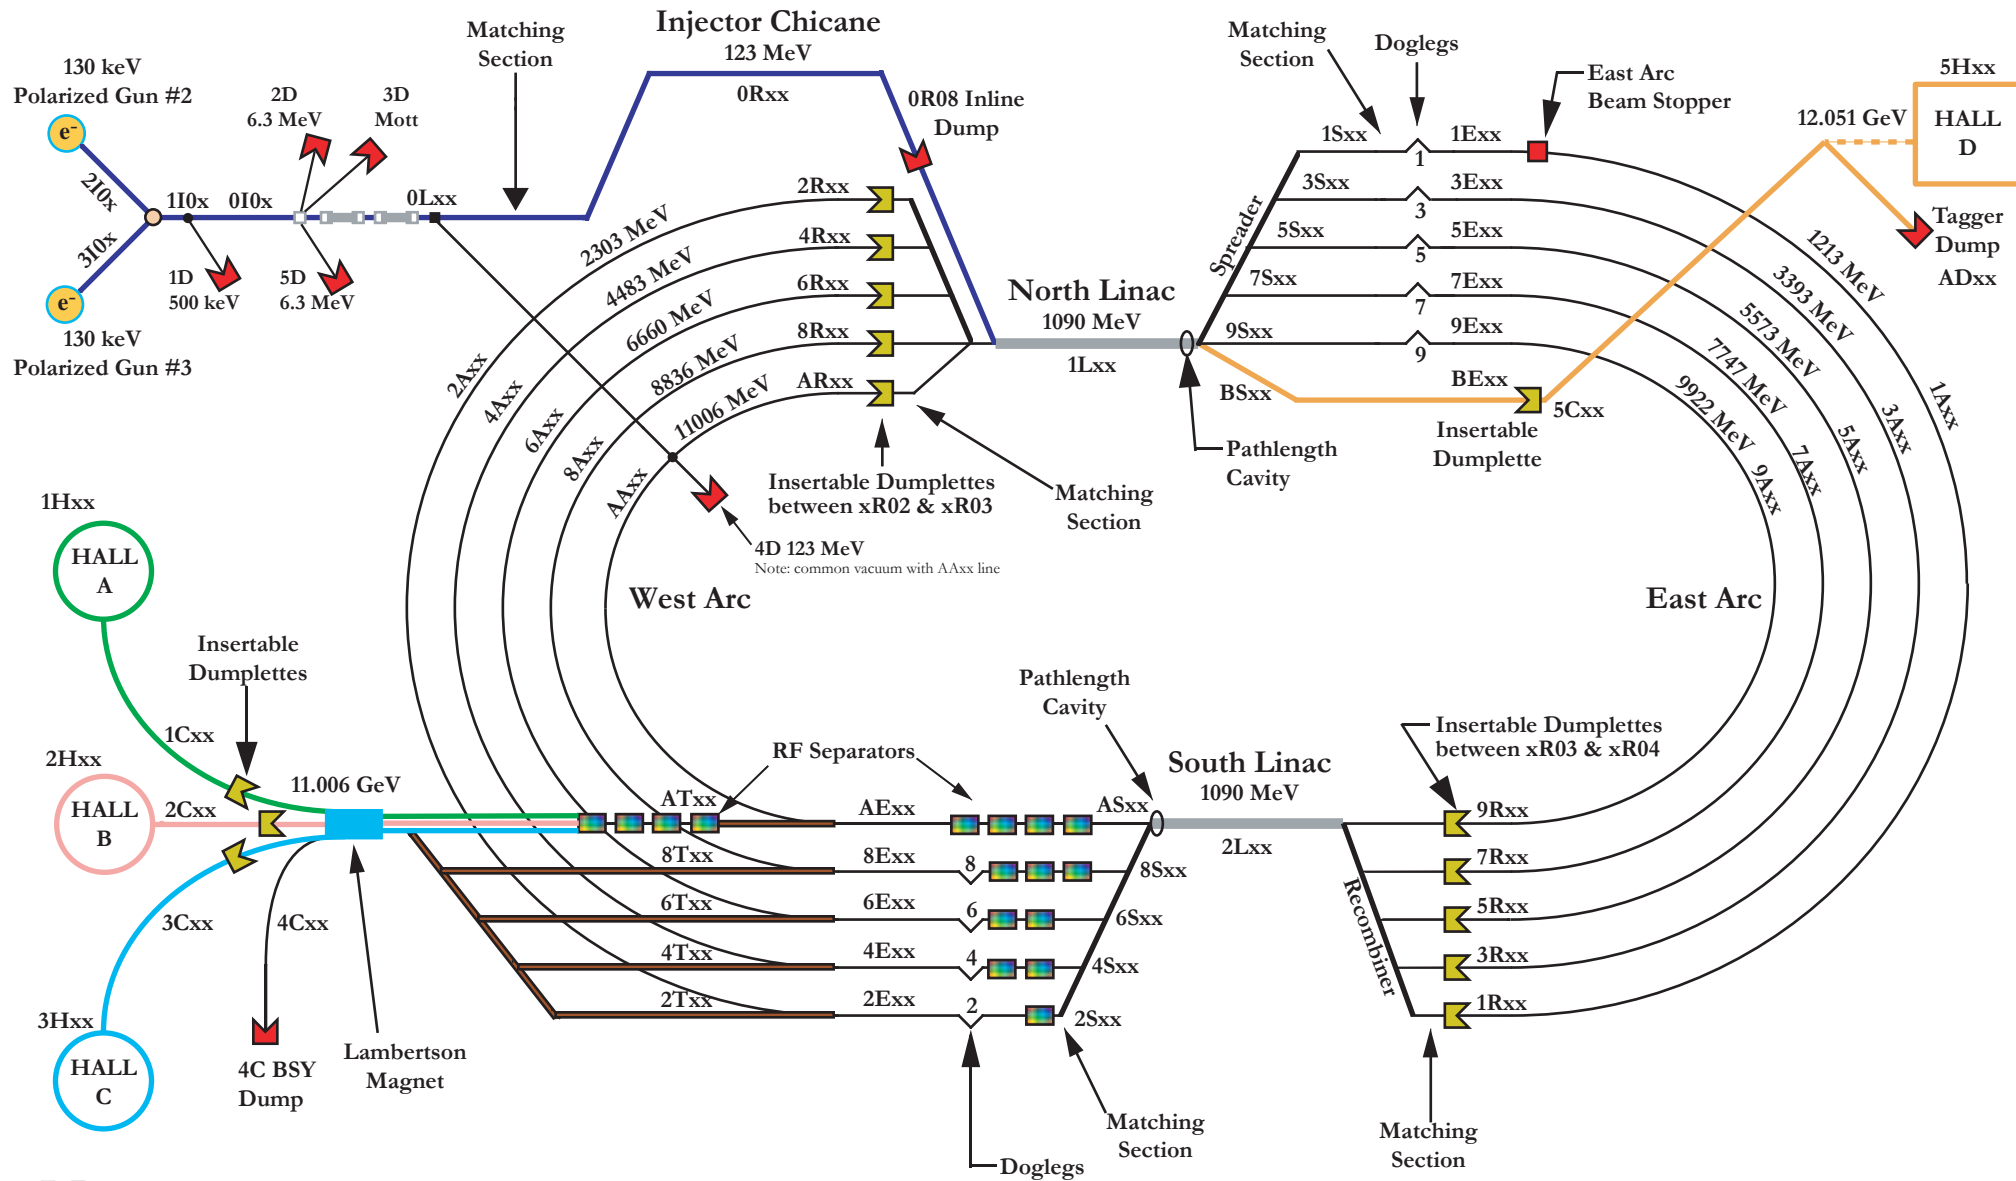

JEFFERSON LAB 12 GeV BEAMLINE

E. Forman

11 November 2013

File: 12-GeV_mainmachine_beamline_Dwg.ai