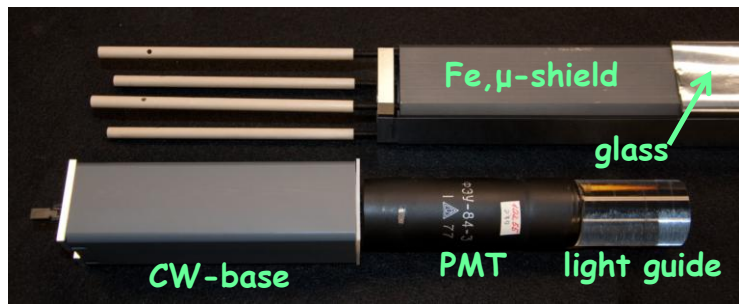

# FCAL module: LG, PMT, shield, base

Jefferson National Accelerator Facility

Page 26

IPR September 28-30, 2010