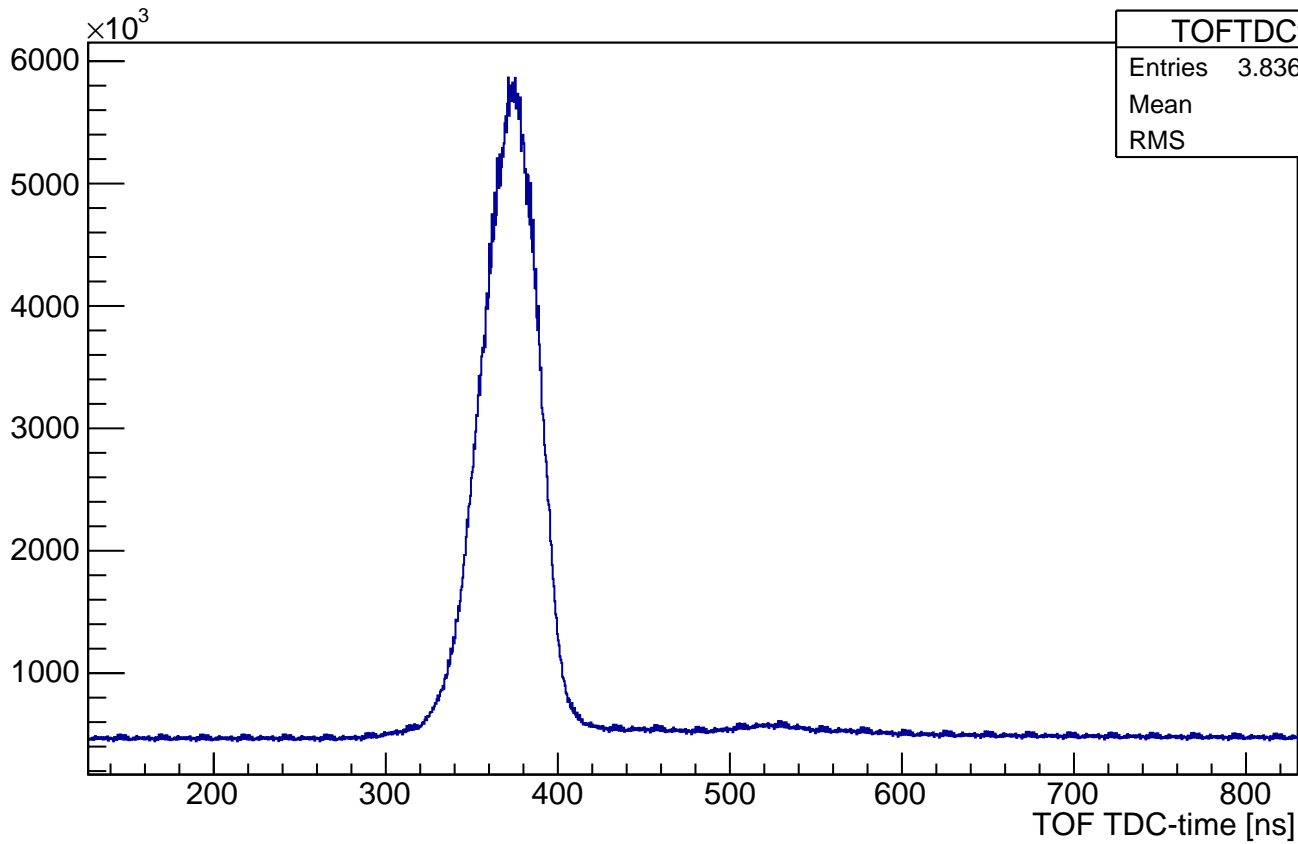

TOF CAEN TDC times

TOFTDCtime	
Entries	3.836788e+09
Mean	439.6
RMS	166.4