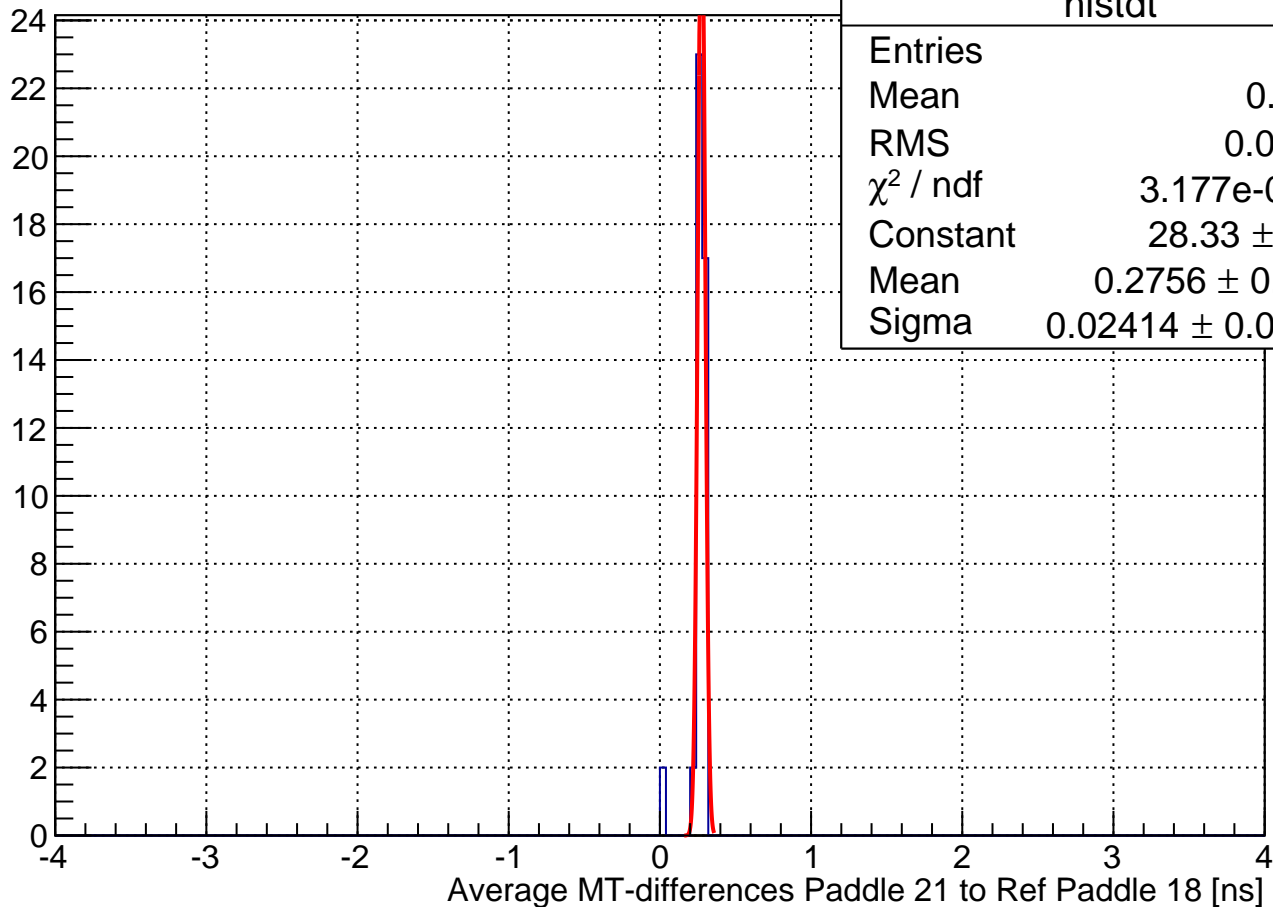

MTREF diff

histdt	
Entries	44
Mean	0.2636
RMS	0.06002
χ^2 / ndf	3.177e-07 / 0
Constant	28.33 ± 5.85
Mean	0.2756 ± 0.0041
Sigma	0.02414 ± 0.00376